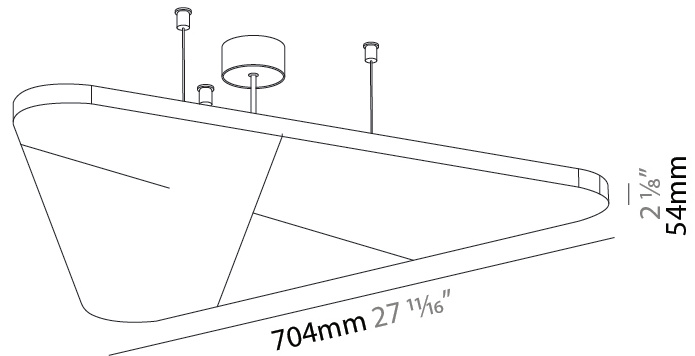

GENERAL

Series: Victory Acoustic Light Panel
Brand: Prolicht
Division: Architectural
Mounting Type: Suspension
Mounting Location: Ceiling
Subcategory: Acoustic

PHYSICAL

Shape: Abstract
Length (mm): 792
Length (in): 31 ³/₁₆
Width (mm): 704
Width (in): 27 ¹¹/₁₆
Height (mm): 54
Height (in): 2 ¹/₈
Light Distribution: Indirect
Fixture Finish: SSR / BKV / CWI / CRY / HAB / UFT / ITA / RUA / FTG / MYG / LOD / PUS / FRO / FUP / KIA / POP / BLS / SPG / MEY / GOH / GUM / CHC / COM / ABZ / JAG / OBR / MOS / ROR
Accent Finish: ANC / ASH / BNA / BTC / BZE / CEL / EGG / EVG / FOG / FOS / FST / FUA / IRI / IRO / KHA / LIC / LIM / MER / MSN / MUS / ONX / PEA / PLU / POL / PPY / RAY / ROY / RST / STE / SWD / TAN / TAU
Fixture Material: Aluminum
Cable Details: 2 000mm / 78 3/4" or 6 000mm / 236 1/4" Transparent Cable

ELECTRICAL

Lamp Type: LED (Zhaga Standard)
Input Wattage (W): 10
Total Output Wattage (W): 9.1
Dimming: Non-Dimmable
Driver Included: Yes
Driver Location: Integrated
Driver Type: Constant Current - Universal
Driver Class: Class 2
Input Voltage (V): 120 - 277

LED

Color Temperature (°K): 2700 / 3000 / 3500 / 4000
Max. Delivered Lumen (lm): 701 / 708 / 730 / 751
Nominal Lumen (lm): 855 / 864 / 890 / 916
CRI: >90 CRI
Lamp Life (hrs): 50000

OPTICAL

RATINGS AND CERTIFICATIONS

Certified By: CSA Certified to UL and CSA Standards
IP rating: IP20