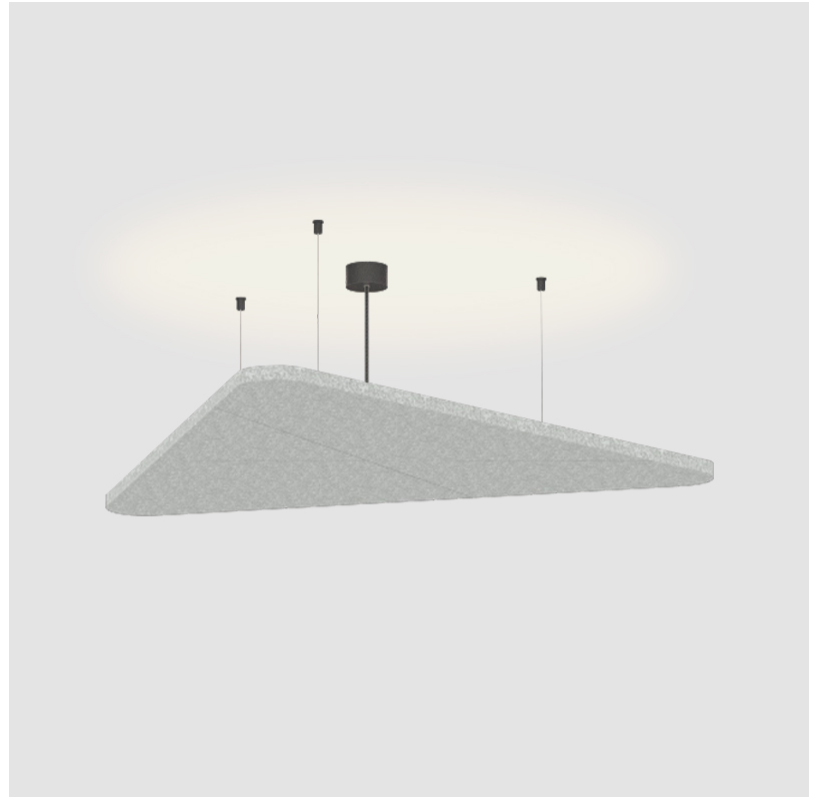

GENERAL

Series: Victory Acoustic Light Panel
Brand: Prolicht
Division: Architectural
Mounting Type: Suspension
Mounting Location: Ceiling
Subcategory: Acoustic

PHYSICAL

Shape: Abstract
Length (mm): 792
Length (in): 31 ³/₁₆
Width (mm): 704
Width (in): 27 ¹¹/₁₆
Height (mm): 54
Height (in): 2 ¹/₈
Light Distribution: Indirect
Fixture Finish: SSR / BKV / CWI / CRY / HAB / UFT / ITA / RUA / FTG / MYG / LOD / PUS / FRO / FUP / KIA / POP / BLS / SPG / MEY / GOH / GUM / CHC / COM / ABZ / JAG / OBR / MOS / ROR
Accent Finish: ANC / ASH / BNA / BTC / BZE / CEL / EGG / EVG / FOG / FOS / FST / FUA / IRI / IRO / KHA / LIC / LIM / MER / MSN / MUS / ONX / PEA / PLU / POL / PPY / RAY / ROY / RST / STE / SWD / TAN / TAU
Fixture Material: Aluminum
Cable Details: 2 000mm / 78 3/4" or 6 000mm / 236 1/4" Transparent Cable

ELECTRICAL

Lamp Type: LED (Zhaga Standard)
Input Wattage (W): 10
Total Output Wattage (W): 9.1
Dimming: Non-Dimmable
Driver Included: Yes
Driver Location: Integrated
Driver Type: Constant Current - Universal
Driver Class: Class 2
Input Voltage (V): 120 - 277

LED

Color Temperature (°K): 2700 / 3000 / 3500 / 4000
Max. Delivered Lumen (lm): 701 / 708 / 730 / 751
Nominal Lumen (lm): 855 / 864 / 890 / 916
CRI: >90 CRI
Lamp Life (hrs): 50000

OPTICAL

RATINGS AND CERTIFICATIONS

Certified By: CSA Certified to UL and CSA Standards
IP rating: IP20